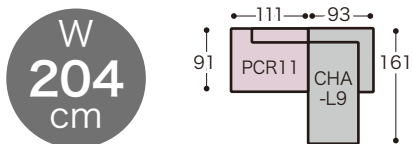

LB	MB	HB	OB
布張り	布張り	布張り	布張り
TF ¥198,000	TF ¥206,000	TF ¥218,000	TF ¥228,000
X ¥208,000	X ¥216,000	X ¥228,000	X ¥241,000
FS ¥218,000	FS ¥226,000	FS ¥245,000	FS ¥254,000
GS ¥228,000	GS ¥236,000	GS ¥255,000	GS ¥267,000
A ¥243,000	A ¥251,000	A ¥270,000	A ¥277,000
B ¥258,000	B ¥266,000	B ¥285,000	B ¥292,000
TAT (PU)	TAT (PU)	TAT (PU)	TAT (PU)
AL ¥266,000	AL ¥274,000	AL ¥288,000	AL ¥307,000

シェーズロング9(左袖)