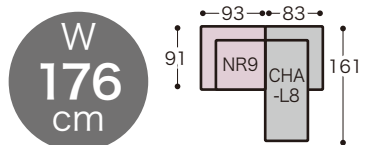

LB	MB	HB	OB
布張り	布張り	布張り	布張り
TF ¥183,000	TF ¥191,000	TF ¥203,000	TF ¥213,000
X ¥193,000	X ¥201,000	X ¥213,000	X ¥226,000
FS ¥203,000	FS ¥211,000	FS ¥230,000	FS ¥239,000
GS ¥213,000	GS ¥221,000	GS ¥240,000	GS ¥252,000
A ¥228,000	A ¥236,000	A ¥255,000	A ¥262,000
B ¥243,000	B ¥251,000	B ¥270,000	B ¥277,000
TAT (PU)	TAT (PU)	TAT (PU)	TAT (PU)
AL ¥251,000	AL ¥259,000	AL ¥273,000	AL ¥292,000