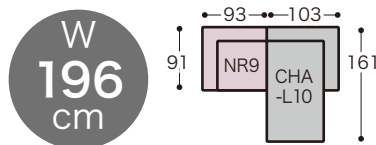

片袖1人掛け9 (右袖)

LB	MB	HB	OB
布張り	布張り	布張り	布張り
TF ¥198,000	TF ¥206,000	TF ¥218,000	TF ¥228,000
X ¥208,000	X ¥216,000	X ¥228,000	X ¥241,000
FS ¥218,000	FS ¥226,000	FS ¥245,000	FS ¥254,000
GS ¥228,000	GS ¥236,000	GS ¥255,000	GS ¥267,000
A ¥243,000	A ¥251,000	A ¥270,000	A ¥277,000
B ¥258,000	B ¥266,000	B ¥285,000	B ¥292,000
TAT (PU)	TAT (PU)	TAT (PU)	TAT (PU)
AL ¥266,000	AL ¥274,000	AL ¥288,000	AL ¥307,000