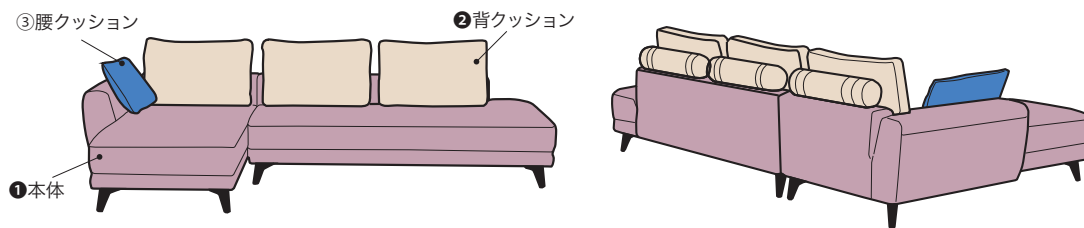

LB <ローバック>

※③腰クッションはオプションです。 ※写真はイメージですので、実際の色とは異なる場合がございます。

○1トーン・2トーン張りOK

ご注文は必ず下記の順で
張地色記号を記載して下さい。

① 本体張地 W3	② 背クッション W1	③ 腰クッション V1