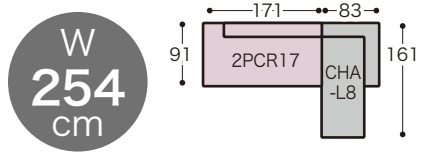

LB	MB	HB	OB
布張り	布張り	布張り	布張り
TF ¥223,000	TF ¥233,000	TF ¥253,000	TF ¥263,000
X ¥233,000	X ¥243,000	X ¥263,000	X ¥278,000
FS ¥243,000	FS ¥253,000	FS ¥283,000	FS ¥293,000
GS ¥253,000	GS ¥263,000	GS ¥293,000	GS ¥308,000
A ¥273,000	A ¥283,000	A ¥313,000	A ¥318,000
B ¥293,000	B ¥303,000	B ¥333,000	B ¥338,000
TAT (PU)	TAT (PU)	TAT (PU)	TAT (PU)
AL ¥303,000	AL ¥313,000	AL ¥338,000	AL ¥363,000