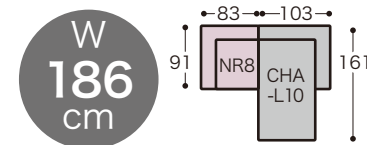

片袖1人掛け8 (右袖)

LB	MB	HB	OB
布張り	布張り	布張り	布張り
TF ¥193,000	TF ¥201,000	TF ¥213,000	TF ¥223,000
X ¥203,000	X ¥211,000	X ¥223,000	X ¥236,000
FS ¥213,000	FS ¥221,000	FS ¥240,000	FS ¥249,000
GS ¥223,000	GS ¥231,000	GS ¥250,000	GS ¥262,000
A ¥238,000	A ¥246,000	A ¥265,000	A ¥272,000
B ¥253,000	B ¥261,000	B ¥280,000	B ¥287,000
TAT (PU)	TAT (PU)	TAT (PU)	TAT (PU)
AL ¥261,000	AL ¥269,000	AL ¥283,000	AL ¥302,000

シェーズロング10 (左袖)

シェーズロング9 (左袖)

シェーズロング8 (左袖)