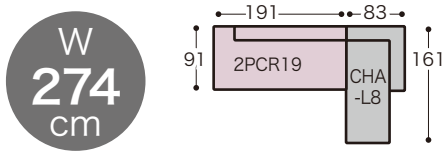

LB	MB	HB	OB
布張り	布張り	布張り	布張り
TF ¥233,000	TF ¥243,000	TF ¥263,000	TF ¥273,000
X ¥243,000	X ¥253,000	X ¥273,000	X ¥288,000
FS ¥253,000	FS ¥263,000	FS ¥293,000	FS ¥303,000
GS ¥263,000	GS ¥273,000	GS ¥303,000	GS ¥318,000
A ¥283,000	A ¥293,000	A ¥323,000	A ¥328,000
B ¥303,000	B ¥313,000	B ¥343,000	B ¥348,000
TAT (PU)	TAT (PU)	TAT (PU)	TAT (PU)
AL ¥313,000	AL ¥323,000	AL ¥348,000	AL ¥373,000