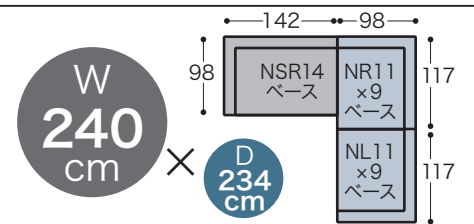

布張り		TAT (PU)	
TF ¥280,000	GS ¥325,000	AL ¥400,000	
X ¥295,000	A ¥340,000		
FS ¥310,000	B ¥355,000