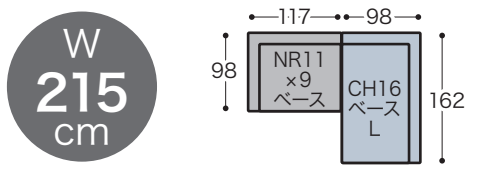

布張り		TAT (PU)	
TF ¥200,000	GS ¥230,000	AL ¥280,000	
X ¥210,000	A ¥240,000		
FS ¥220,000	B ¥250,000