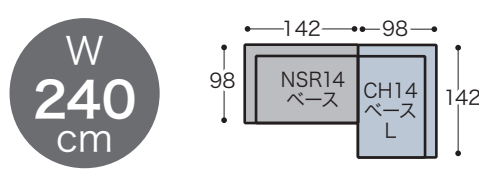

布張り		TAT (PU)	
TF ¥200,000	GS ¥230,000	AL ¥280,000	
X ¥210,000	A ¥240,000		
FS ¥220,000	B ¥250,000