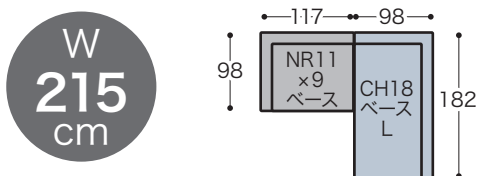

布張り		TAT (PU)	
TF ¥210,000	GS ¥240,000	AL ¥290,000	
X ¥220,000	A ¥250,000		
FS ¥230,000	B ¥260,000