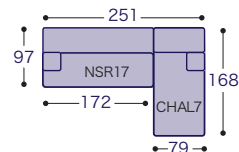

布張り	X	¥385,400
	FS	¥397,600
	GS	¥409,700
	A	¥433,900
	B	¥482,400
	E	¥652,100

幅
231
cm